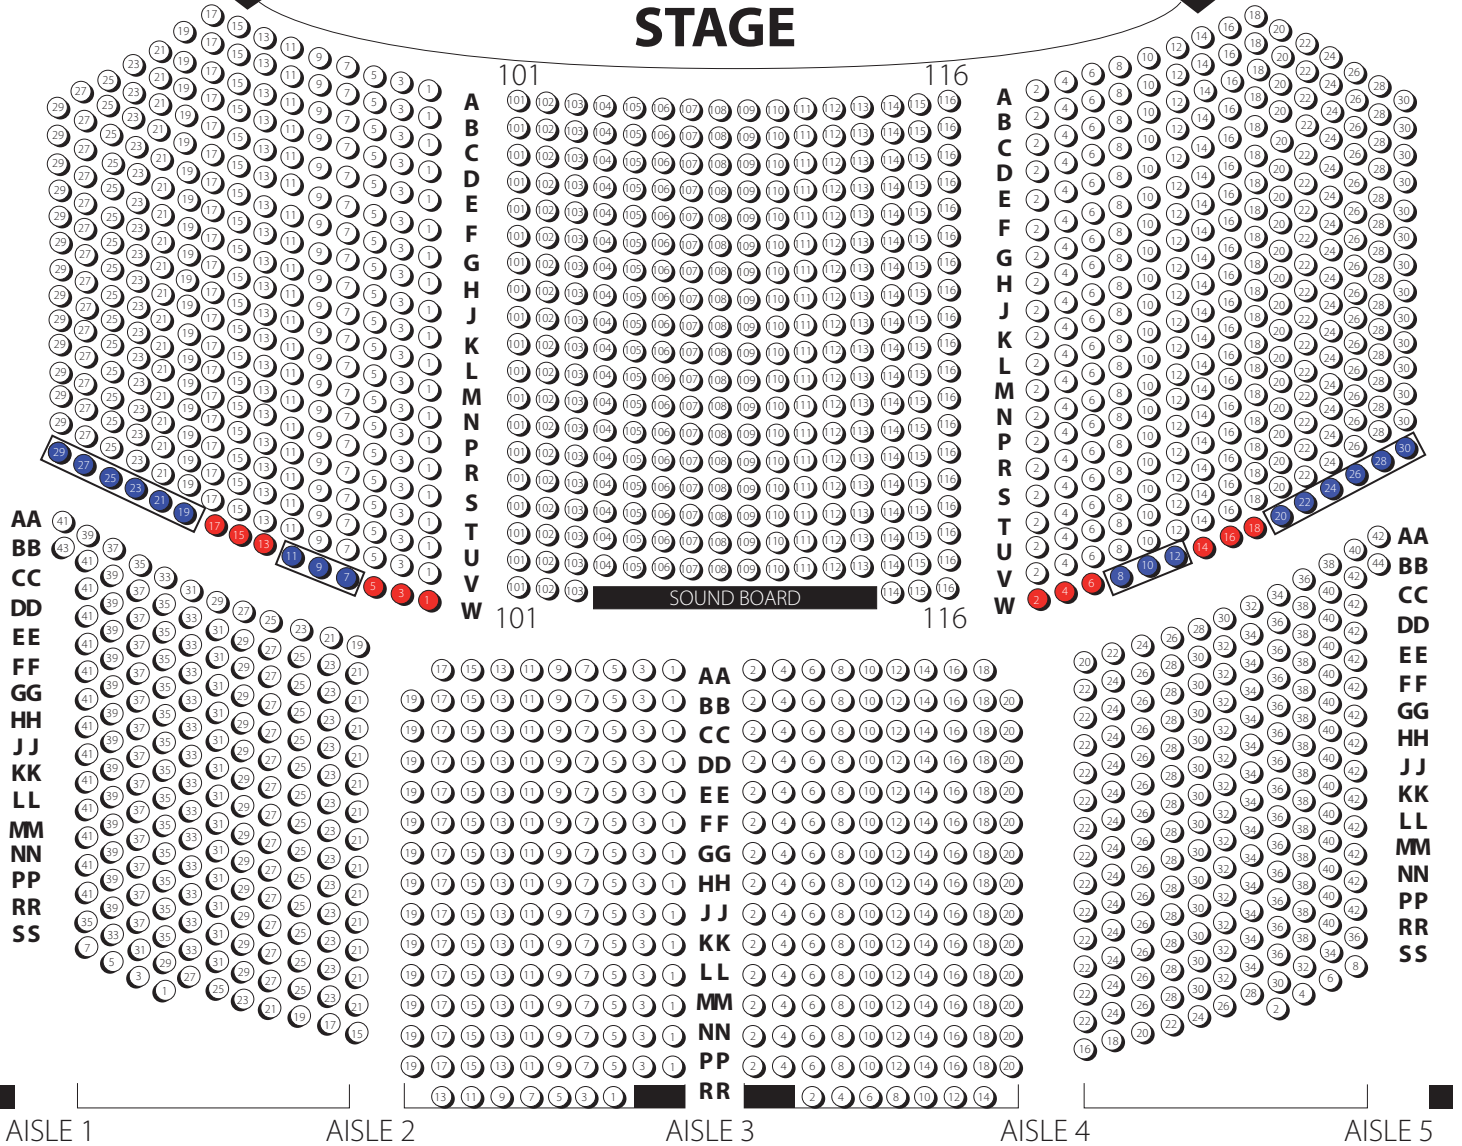

PARAMOUNT THEATRE SEATING CHART

: ACCESSIBLE SEATS

: ACCESSIBLE COMPANION SEATS

STAGE

MAIN FLOOR

BALCONY